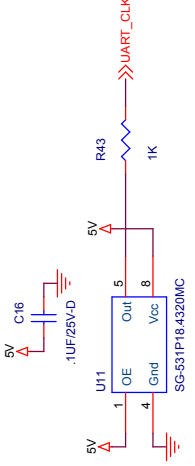

Title		Watchdog III Gateway	
Size	B	Document Number	420-02-003
Rev	A	Date	Monday, February 06, 2006
Sheet		1 of 7	

Title		Watchdog III Gateway	
Size	B	Document Number	420-02-003
Date:	Friday, April 14, 2006	Sheet	2 of 7
Rev	A		

Title		Watchdog III Gateway	
Size	B	Document Number	420-02-003
Rev	A	Date:	Friday, February 03, 2006
Sheet	3	of	7

Title		Watchdog III Gateway	
Size	Document Number	420-02-003	
B	Rev	A	
Date:		Thursday, September 21, 2006	Sheet 4 of 7

Title	Watchdog III Gateway
Size	Document Number 420-02-003
Rev	A
Date:	Wednesday, July 19, 2006
Sheet	5 of 7

Title			
Watchdog III Gateway			
Size	Document Number	Sheet	Rev
B	420-02-003	7 of 7	A
Date:		Monday, February 06, 2006	