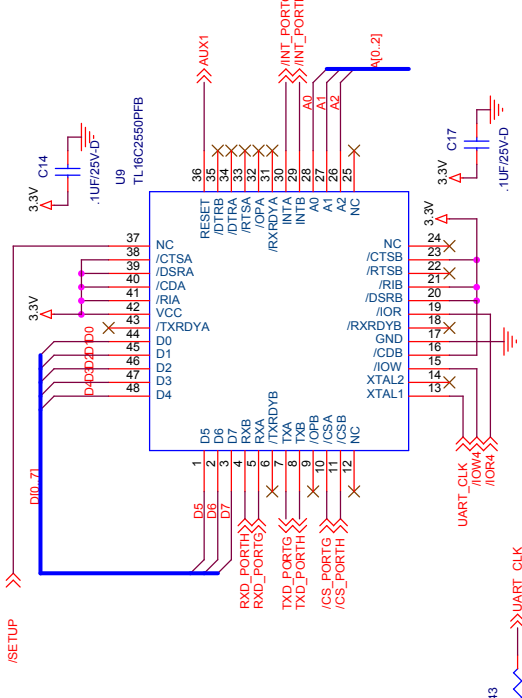

Title		Watchdog III Gateway	
Size	B	Document Number	420-02-003
Rev	A	Date	Monday, February 06, 2006
Sheet		1 of 7	

Title		Watchdog III Gateway	
Size	B	Document Number	420-02-003
Date:	Friday, April 14, 2006	Sheet	2 of 7
Rev	A		

Title		Watchdog III Gateway	
Size	B	Document Number	420-02-003
Rev	A	Date:	Friday, February 03, 2006
Sheet	3	of	7

Title		Watchdog III Gateway	
Size	Document Number	420-02-003	
B	Rev	A	
Date:		Thursday, September 21, 2006	Sheet 4 of 7

Title	Watchdog III Gateway
Size	Document Number 420-02-003
Rev	A
Date:	Wednesday, July 19, 2006
Sheet	5 of 7

Title			
Watchdog III Gateway			
Size	Document Number	Sheet	Rev
B	420-02-003	7 of 7	A
Date:		Monday, February 06, 2006	