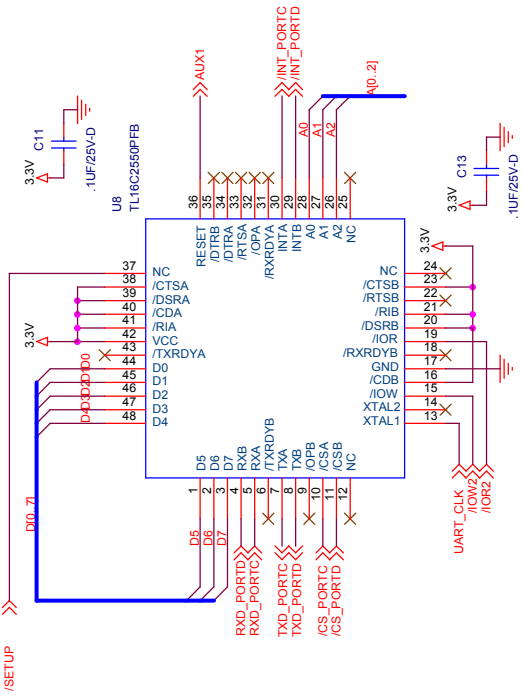

Title		Watchdog III Gateway	
Size	B	Document Number	420-02-003
Rev	A	Date	Monday, February 06, 2006
Sheet		1 of 7	

Title		Watchdog III Gateway	
Size	B	Document Number	420-02-003
Date:	Friday, April 14, 2006	Sheet	2 of 7
Rev	A		

Title		Watchdog III Gateway	
Size	B	Document Number	420-02-003
Rev	A	Date:	Friday, February 03, 2006
Sheet	3	of	7

Title		Watchdog III Gateway	
Size	Document Number	420-02-003	
B	Rev	A	
Date:		Thursday, September 21, 2006	Sheet 4 of 7

Title	Watchdog III Gateway
Size	Document Number 420-02-003
Rev	A
Date:	Wednesday, July 19, 2006
Sheet	5 of 7

Title			
Watchdog III Gateway			
Size	Document Number	Sheet	Rev
B	420-02-003	7 of 7	A
Date:		Monday, February 06, 2006	