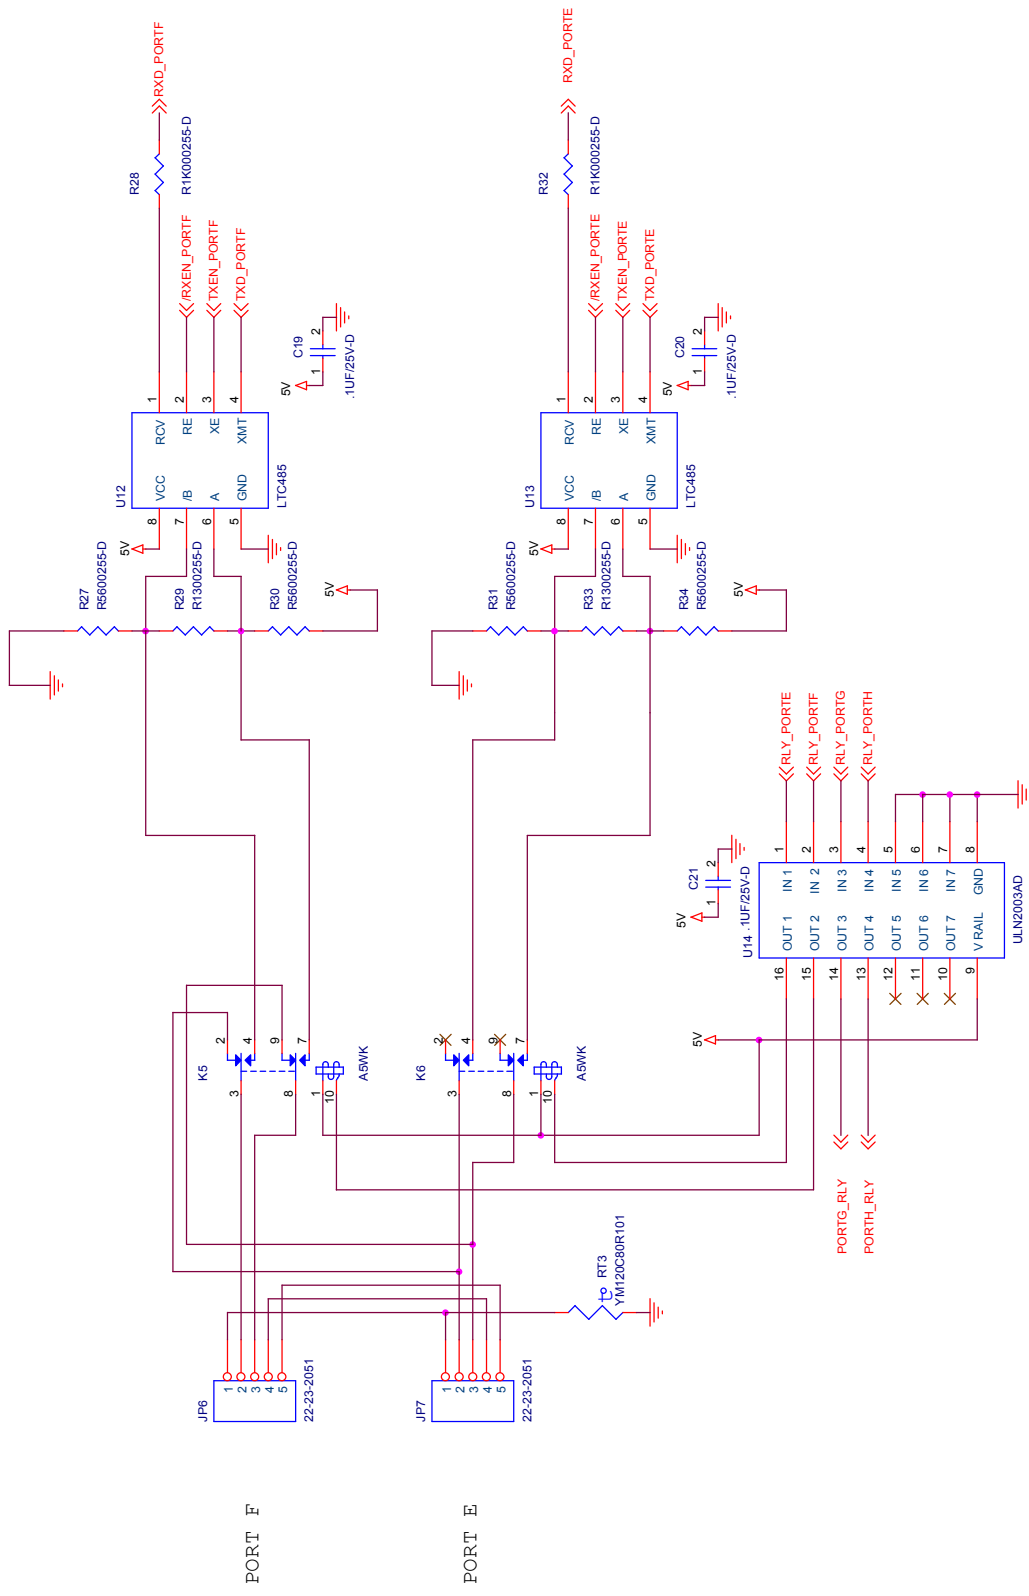

Title		Watchdog III Gateway	
Size	B	Document Number	420-02-003
Rev	A	Date	Monday, February 06, 2006
Sheet		1 of 7	

Title		Watchdog III Gateway	
Size	B	Document Number	420-02-003
Date:	Friday, April 14, 2006	Sheet	2 of 7
Rev	A		

Title		Watchdog III Gateway	
Size	B	Document Number	420-02-003
Rev	A	Date:	Friday, February 03, 2006
Sheet	3	of	7

Title		Watchdog III Gateway	
Size	Document Number	420-02-003	
B	Rev	A	
Date:		Thursday, September 21, 2006	Sheet 4 of 7

Title	Watchdog III Gateway
Size	Document Number 420-02-003
Rev	A
Date:	Wednesday, July 19, 2006
Sheet	5 of 7

Title			
Watchdog III Gateway			
Size	Document Number	Sheet	Rev
B	420-02-003	7 of 7	A
Date:		Monday, February 06, 2006	