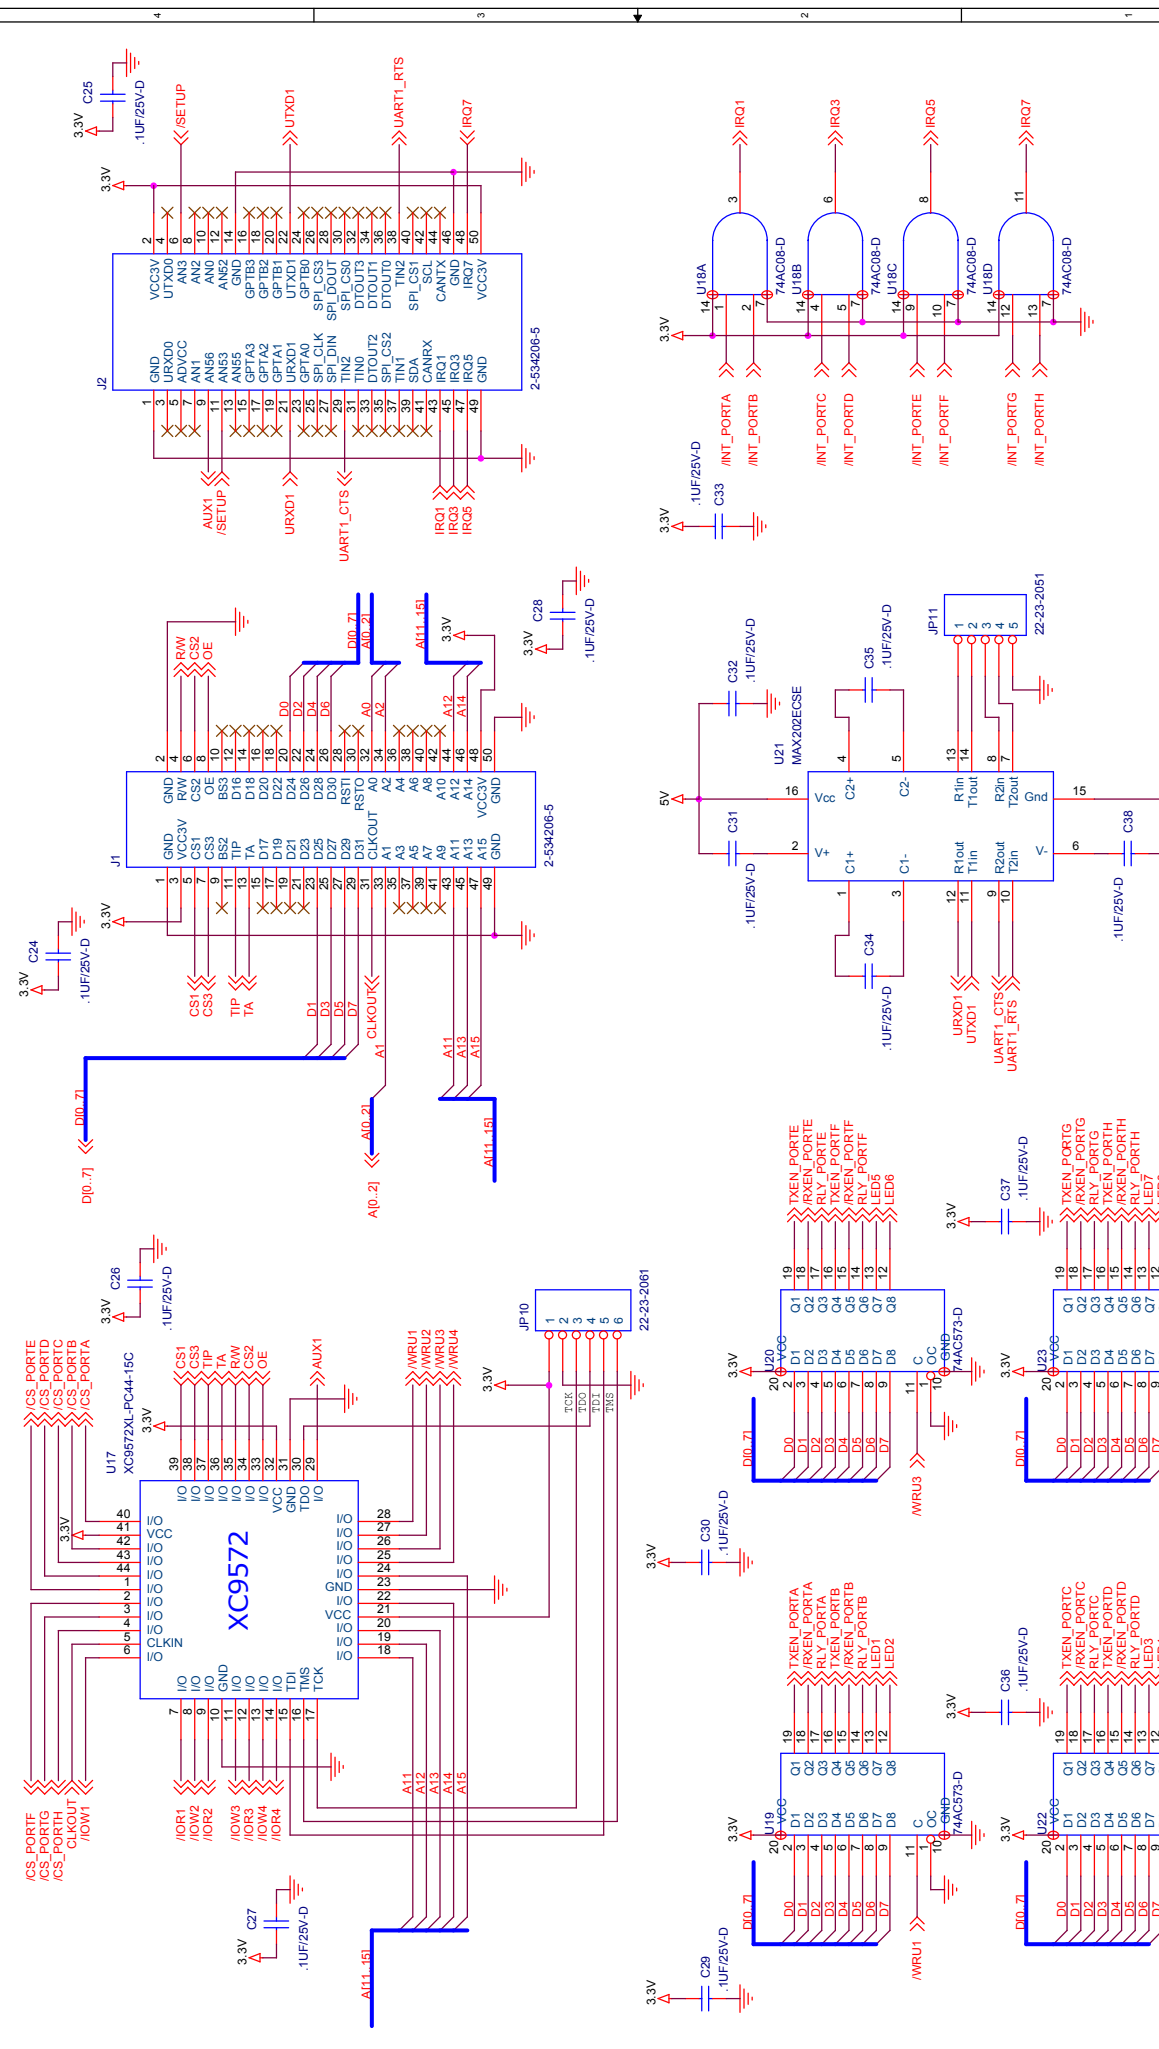

Title		Watchdog III Gateway	
Size	B	Document Number	420-02-003
Rev	A	Date	Monday, February 06, 2006
Sheet		1 of 7	

Title		Watchdog III Gateway	
Size	B	Document Number	420-02-003
Date:	Friday, April 14, 2006	Sheet	2 of 7
Rev	A		

Title		Watchdog III Gateway	
Size	B	Document Number	420-02-003
Rev	A	Date:	Friday, February 03, 2006
Sheet	3	of	7

Title		Watchdog III Gateway	
Size	Document Number	420-02-003	
B	Rev	A	
Date:		Thursday, September 21, 2006	Sheet 4 of 7

Title	Watchdog III Gateway
Size	Document Number 420-02-003
Rev	A
Date:	Wednesday, July 19, 2006
Sheet	5 of 7

Title			
Watchdog III Gateway			
Size	Document Number	Sheet	Rev
B	420-02-003	7 of 7	A
Date:		Monday, February 06, 2006	