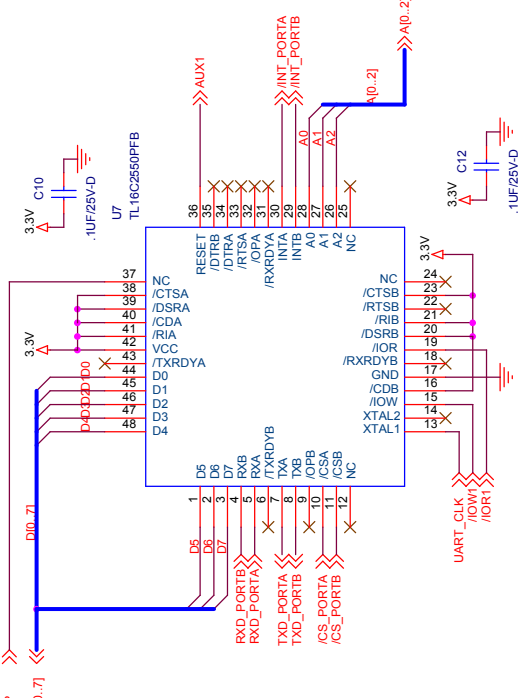

Title		Watchdog III Gateway	
Size	B	Document Number	420-02-003
Rev	A	Date	Monday, February 06, 2006
Sheet		1 of 7	

Title		Watchdog III Gateway	
Size	B	Document Number	420-02-003
Date:	Friday, April 14, 2006	Sheet	2 of 7
Rev	A		

Title		Watchdog III Gateway	
Size	B	Document Number	420-02-003
Rev	A	Date:	Friday, February 03, 2006
Sheet	3	of	7

Title		Watchdog III Gateway	
Size	Document Number	420-02-003	
B	Rev	A	
Date:		Thursday, September 21, 2006	Sheet 4 of 7

Title	Watchdog III Gateway
Size	Document Number 420-02-003
Rev	A
Date:	Wednesday, July 19, 2006
Sheet	5 of 7

Title			
Watchdog III Gateway			
Size	Document Number	Sheet	Rev
B	420-02-003	7 of 7	A
Date:		Monday, February 06, 2006	