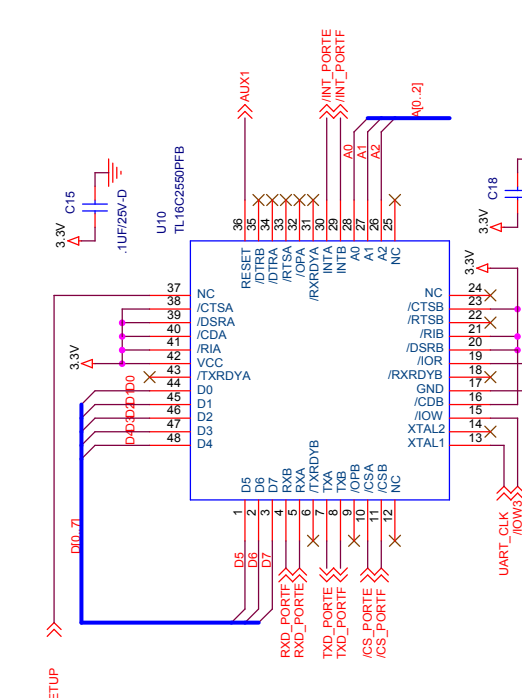

Title		Watchdog III Gateway	
Size	B	Document Number	420-02-003
Rev	A	Date	Monday, February 06, 2006
Sheet		1 of 7	

Title		Watchdog III Gateway	
Size	B	Document Number	420-02-003
Date:	Friday, April 14, 2006	Sheet	2 of 7
Rev	A		

Title		Watchdog III Gateway	
Size	B	Document Number	420-02-003
Rev	A	Date:	Friday, February 03, 2006
Sheet	3	of	7

Title		Watchdog III Gateway	
Size	Document Number	420-02-003	
B	Rev	A	
Date:		Thursday, September 21, 2006	Sheet 4 of 7

Title	Watchdog III Gateway
Size	Document Number 420-02-003
Rev	A
Date:	Wednesday, July 19, 2006
Sheet	5 of 7

Title			
Watchdog III Gateway			
Size	Document Number	Sheet	Rev
B	420-02-003	7 of 7	A
Date:		Monday, February 06, 2006	