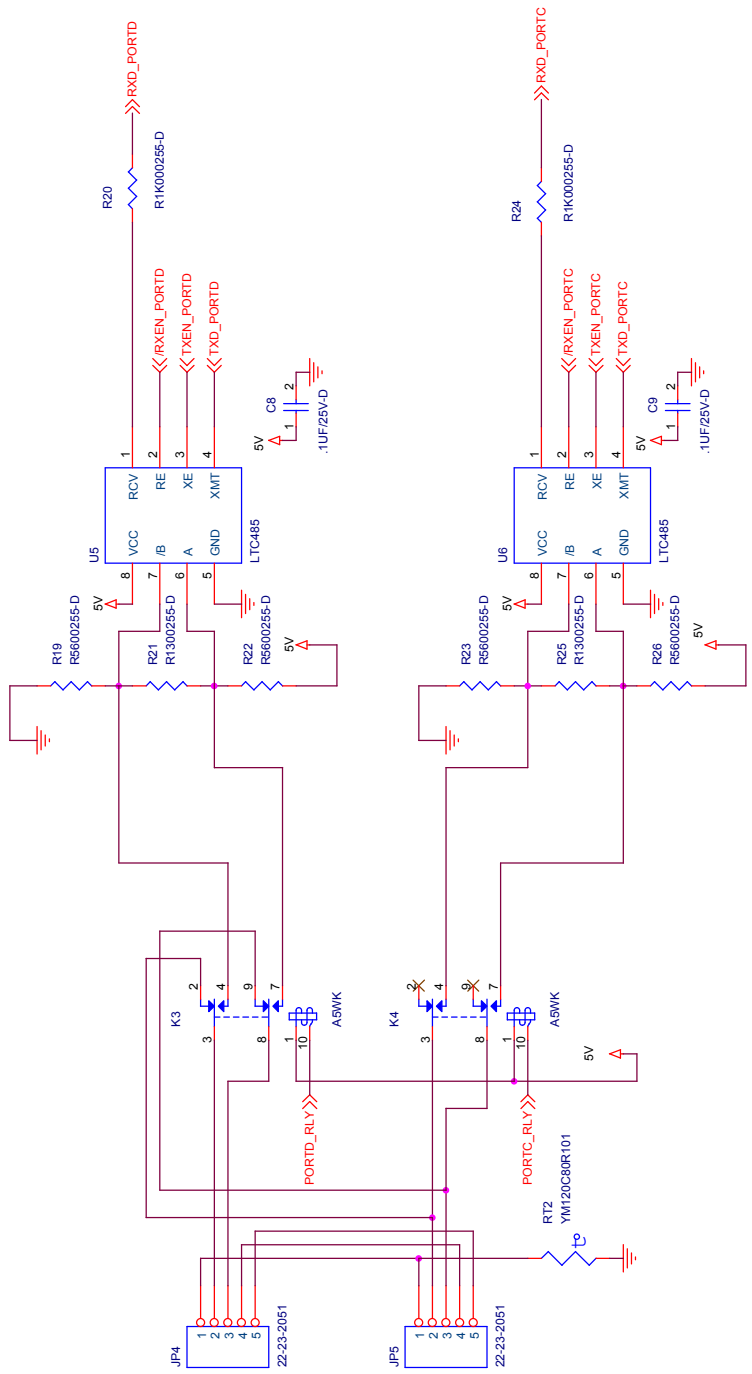

Title		Watchdog III Gateway	
Size	B	Document Number	420-02-003
Rev	A	Date	Monday, February 06, 2006
Sheet		1 of 7	

Title		Watchdog III Gateway	
Size	B	Document Number	420-02-003
Date:	Friday, April 14, 2006	Sheet	2 of 7
Rev	A		

Title		Watchdog III Gateway	
Size	B	Document Number	420-02-003
Rev	A	Date:	Friday, February 03, 2006
Sheet	3	of	7

Title		Watchdog III Gateway	
Size	Document Number	420-02-003	
B	Rev	A	
Date:		Thursday, September 21, 2006	Sheet 4 of 7

Title	Watchdog III Gateway
Size	Document Number 420-02-003
Rev	A
Date:	Wednesday, July 19, 2006
Sheet	5 of 7

Title			
Watchdog III Gateway			
Size	Document Number	Sheet	Rev
B	420-02-003	7 of 7	A
Date:		Monday, February 06, 2006	