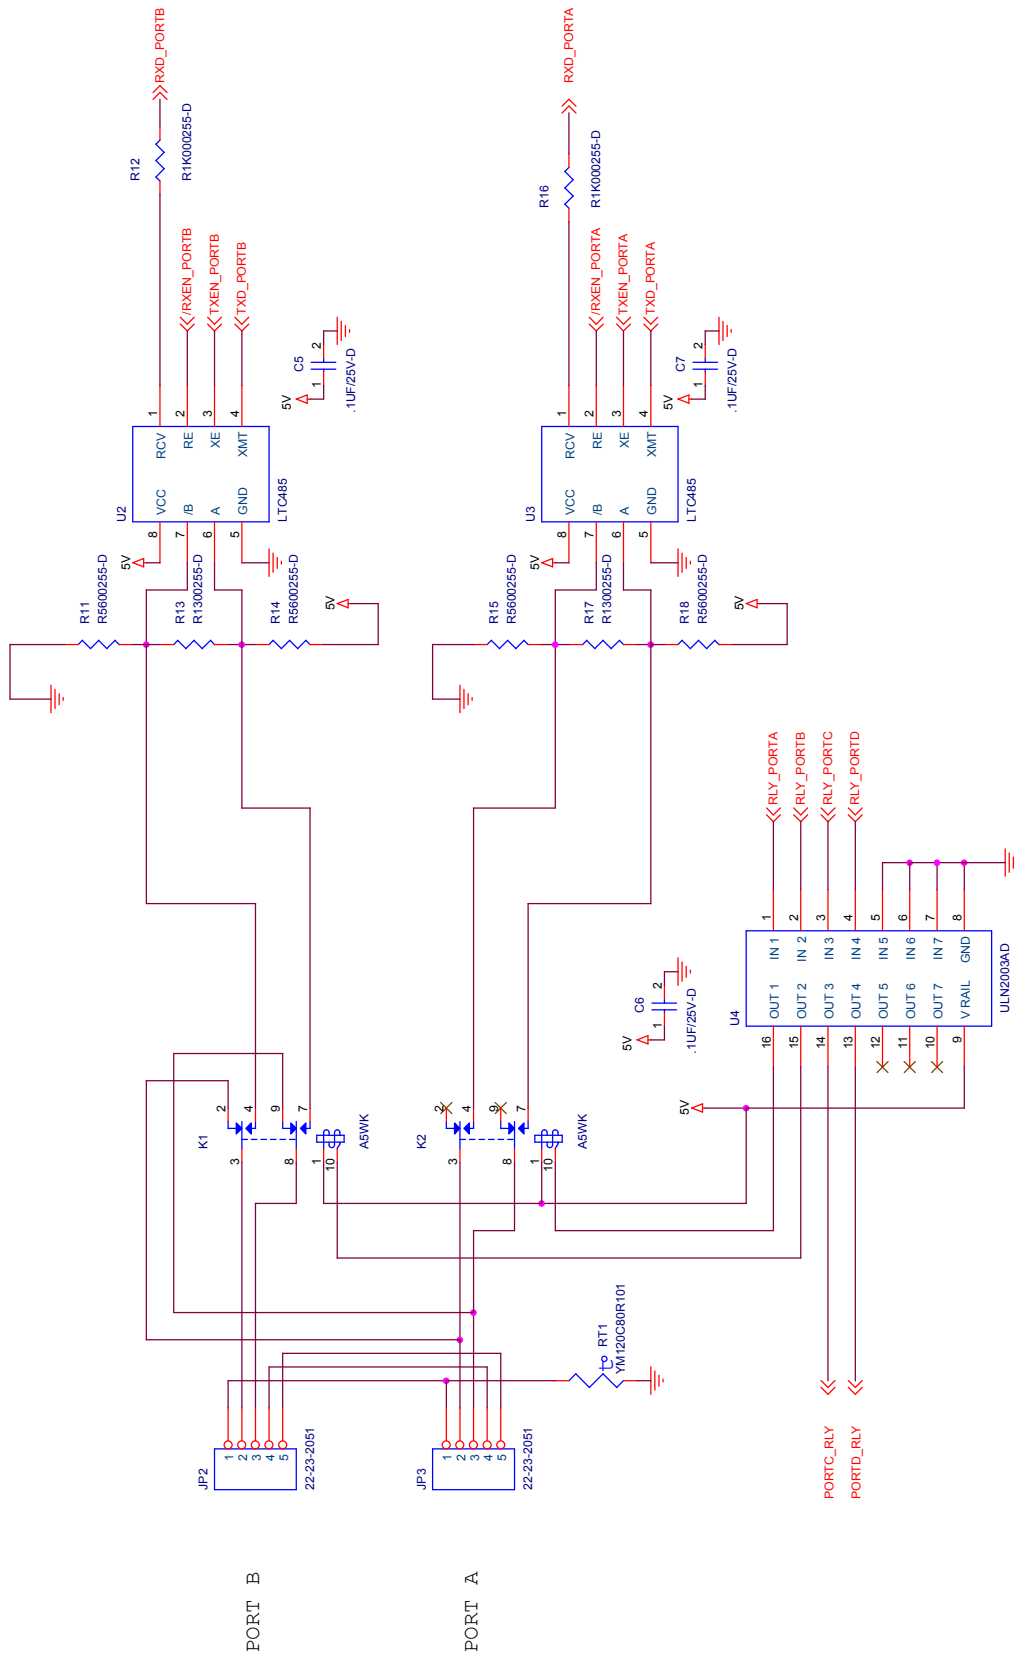

Title		Watchdog III Gateway	
Size	B	Document Number	420-02-003
Rev	A	Date	Monday, February 06, 2006
Sheet		1 of 7	

Title		Watchdog III Gateway	
Size	B	Document Number	420-02-003
Date:	Friday, April 14, 2006	Sheet	2 of 7
Rev	A		

Title		Watchdog III Gateway	
Size	B	Document Number	420-02-003
Rev	A	Date:	Friday, February 03, 2006
Sheet	3	of	7

Title		Watchdog III Gateway	
Size	Document Number	420-02-003	
B	Rev	A	
Date:		Thursday, September 21, 2006	Sheet 4 of 7

Title	Watchdog III Gateway
Size	Document Number 420-02-003
Rev	A
Date:	Wednesday, July 19, 2006
Sheet	5 of 7

Title			
Watchdog III Gateway			
Size	Document Number	Sheet	Rev
B	420-02-003	7 of 7	A
Date:		Monday, February 06, 2006	